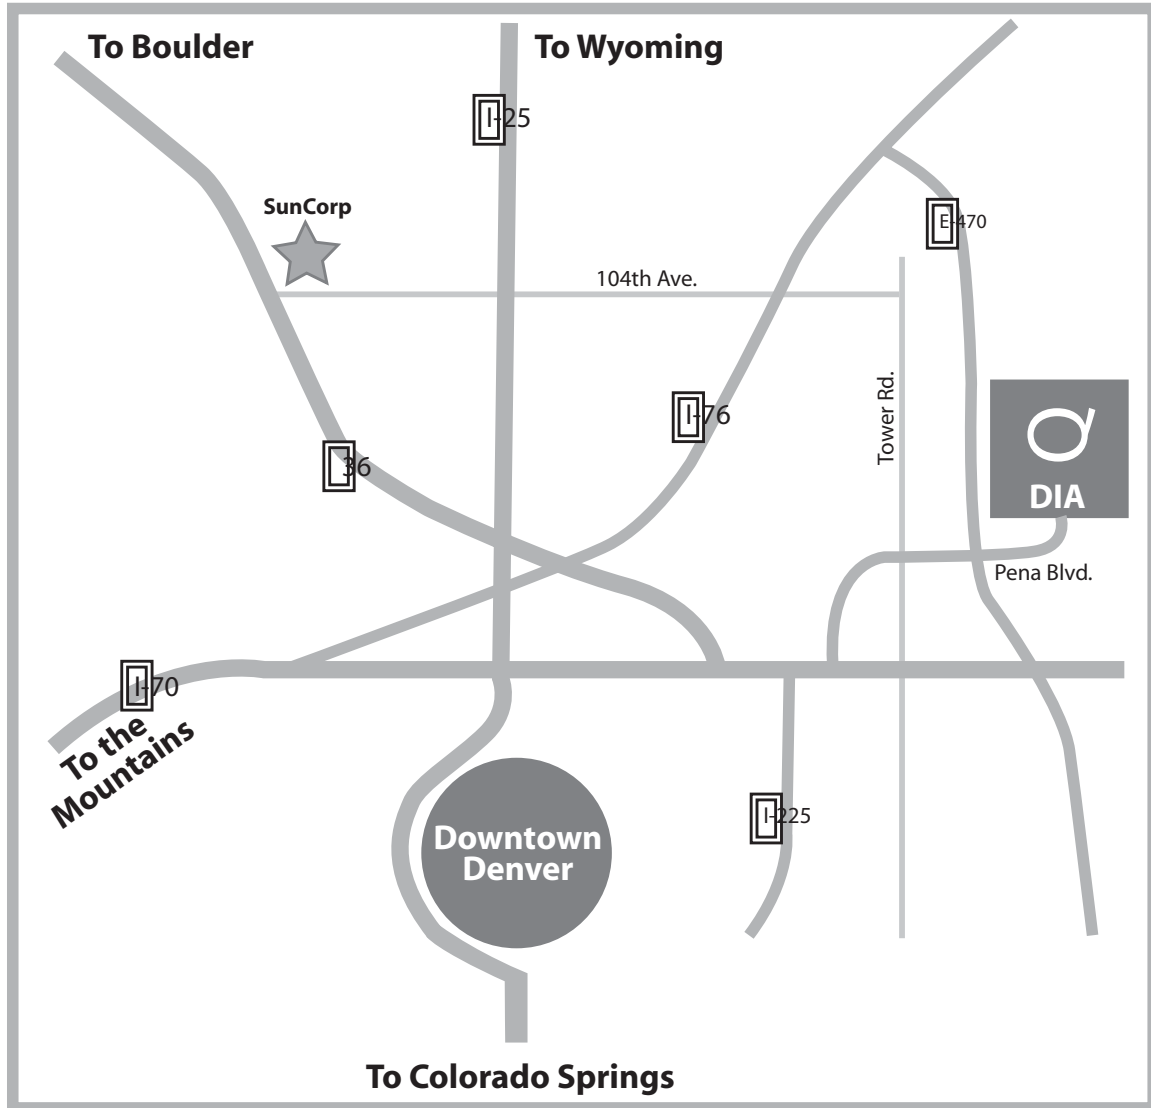

Detail

Directions:

SunCorp Corporate Credit Union

11080 CirclePoint Road, Suite 500
Westminster, CO 80020
Direct Phone: 877.786.2677

From Boulder

Take highway 36 east and exit at the 104th Avenue/Church Ranch Blvd. exit. Turn left on 104th Avenue/Church Ranch Blvd. Drive north to Westminister Blvd. Turn left on Westminister Blvd. and drive for $\frac{3}{4}$ mile to CirclePoint Road which will be on your left. Turn left on CirclePoint Road then take an immediate right into the parking area. (The two buildings look similar. SunCorp is located on the 5th floor of the north building on your right.)

Overview

Directions:

SunCorp Corporate Credit Union

11080 CirclePoint Road, Suite 500
Westminster, CO 80020
Phone: 877.786.2677

From Denver

Take I-25 north to highway 36. Take highway 36 west to the 104th Avenue/Church Ranch Blvd. exit. Turn right on 104th Avenue/Church Ranch Blvd. Drive north $\frac{1}{8}$ mile to Westminster Blvd. Turn left on Westminster Blvd. and drive for $\frac{3}{4}$ mile to CirclePoint Road which will be on your left. Turn left on CirclePoint Road then take an immediate right into the parking area. (The two buildings look similar. SunCorp is located on the 5th floor of the north building on your right.)

From DIA (Denver International Airport)

Take Pena Blvd. to I-70. Drive west on I-70 to highway 36. Take highway 36 to the 104th Avenue/Church Ranch Blvd exit. Turn right on 104th Avenue/Church Ranch Blvd. Drive north $\frac{1}{8}$ mile to Westminster Blvd. Turn left on Westminster Blvd. and drive for $\frac{3}{4}$ mile to CirclePoint Road which will be on your left. Turn left on CirclePoint Road then take an immediate right into the parking area. (The two buildings look similar. SunCorp is located on the 5th Floor of the North building on your right.)