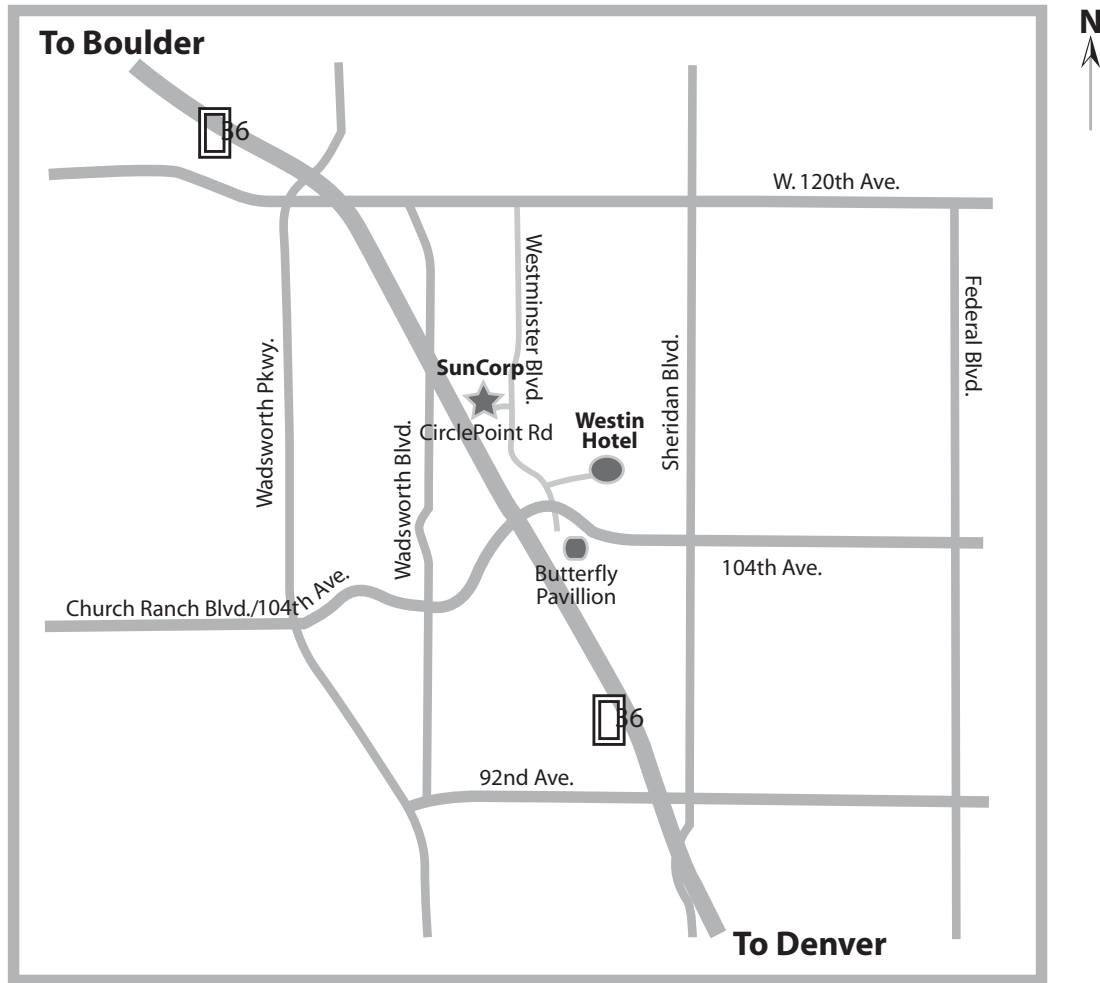

Detail

Directions:

SunCorp Corporate Credit Union

11080 CirclePoint Road, Suite 500
Westminster, CO 80020
Direct Phone: 877.786.2677

From Boulder

Take highway 36 east and exit at the 104th Avenue/Church Ranch Blvd. exit. Turn left on 104th Avenue/Church Ranch Blvd. Drive north to Westminister Blvd. Turn left on Westminister Blvd. and drive for $\frac{3}{4}$ mile to CirclePoint Road which will be on your left. Turn left on CirclePoint Road then take an immediate right into the parking area. (The two buildings look similar. SunCorp is located on the 5th floor of the north building on your right.)

Overview

Directions:

SunCorp Corporate Credit Union

11080 CirclePoint Road, Suite 500
Westminster, CO 80020
Phone: 877.786.2677

From Denver

Take I-25 north to highway 36. Take highway 36 west to the 104th Avenue/Church Ranch Blvd. exit. Turn right on 104th Avenue/Church Ranch Blvd. Drive north $\frac{1}{8}$ mile to Westminster Blvd. Turn left on Westminster Blvd. and drive for $\frac{3}{4}$ mile to CirclePoint Road which will be on your left. Turn left on CirclePoint Road then take an immediate right into the parking area. (The two buildings look similar. SunCorp is located on the 5th floor of the north building on your right.)

From DIA (Denver International Airport)

Take Pena Blvd. to I-70. Drive west on I-70 to highway 36. Take highway 36 to the 104th Avenue/Church Ranch Blvd exit. Turn right on 104th Avenue/Church Ranch Blvd. Drive north $\frac{1}{8}$ mile to Westminster Blvd. Turn left on Westminster Blvd. and drive for $\frac{3}{4}$ mile to CirclePoint Road which will be on your left. Turn left on CirclePoint Road then take an immediate right into the parking area. (The two buildings look similar. SunCorp is located on the 5th Floor of the North building on your right.)